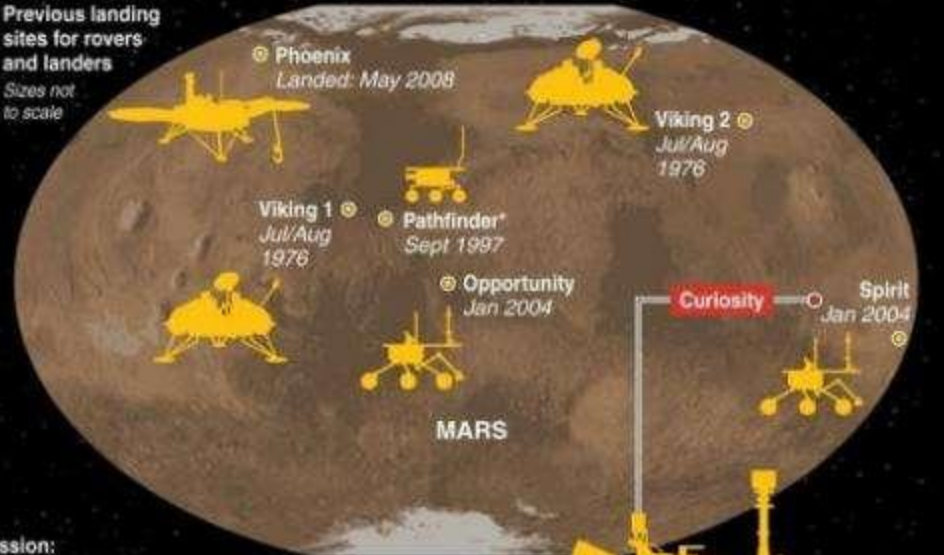

FEBRUARY 18, 2021

Mars landings

NASA's Mars Science Laboratory rover "Curiosity" aims to land on the Red Planet on August 6

Previous landing sites for rovers and landers

Sizes not to scale

Mission:

- Study Gale Crater (154 km diameter) for signs that life may once have existed
- Look for clues about past and present habitable environments

everance

PROCESS

The background is a vibrant space-themed illustration. It features a large, central, wavy shape in shades of orange and yellow. The surrounding space is a deep red, filled with numerous white stars of varying sizes. Several bright, yellow and white streaks represent comets or meteors. In the upper left, there are two overlapping, translucent spheres. In the upper right, a small, detailed planet is visible. In the lower right, a larger, solid-colored sphere is shown. A thin, white crescent moon is positioned on the left side of the central orange shape.

INTRODUCTION

The Mars 2020 Perseverance rover launched July 30, 2020, at 4:50 a.m. PDT (7:50 a.m. EDT), and lands on Mars February 18, 2021. Surface operations last at least one Mars year (about 687 Earth days).

TONS OF TESTING

We don't want anything to go wrong

FULLY AUTONOMOUS

- 500,000 Lines of Code
- 12 Minutes
- 7 Minutes of Terror

Touchdown Confirmed.
We are safe on Mars!!!

The background is a vibrant space-themed illustration. It features a warm color palette of oranges, yellows, and reds. In the center, a white rocket ship is shown in profile, flying towards the right. Behind it is a large, detailed planet with numerous craters. To the right of the rocket is a large, white crescent moon. The background is filled with various celestial elements: smaller planets, stars of different sizes, and streaks of light representing shooting stars or meteors. The overall style is clean and modern, with a soft, ethereal glow.