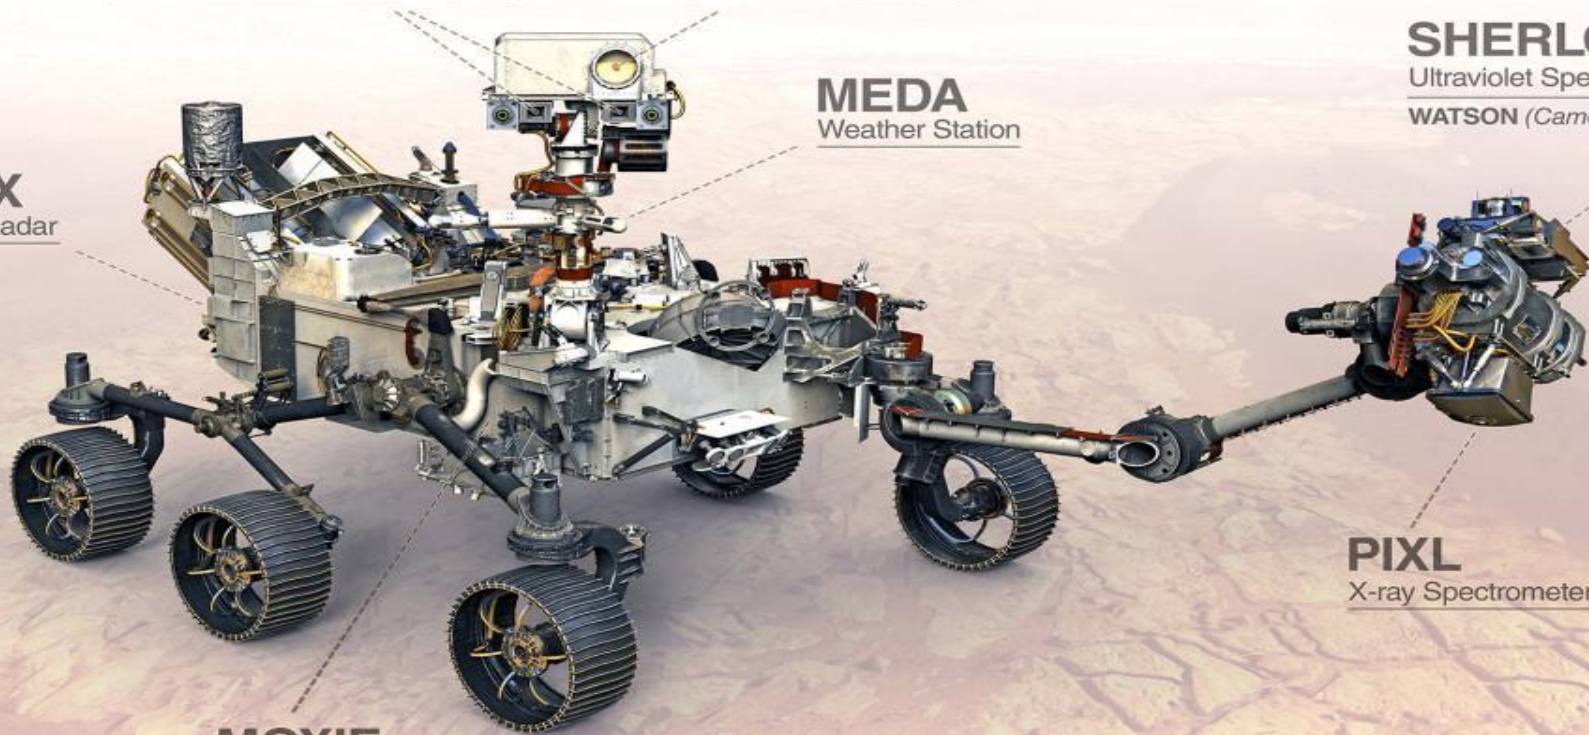

everance

PROCESS

The background is a vibrant space-themed illustration. It features a large, central, wavy shape in shades of orange and yellow. The surrounding space is a deep red, filled with numerous white stars of varying sizes. Several bright, yellow and white streaks represent comets or meteors. In the upper left, there are two overlapping, translucent spheres. In the upper right, a small, detailed planet is visible. In the lower right, a larger, solid-colored sphere is shown. A thin, white crescent moon is positioned on the left side of the central orange shape.

INTRODUCTION

The Mars 2020 Perseverance rover launched July 30, 2020, at 4:50 a.m. PDT (7:50 a.m. EDT), and lands on Mars February 18, 2021. Surface operations last at least one Mars year (about 687 Earth days).

Mastcam-Z
Zoomable Panoramic Cameras

SuperCam
Laser Micro-Imager

MEDA
Weather Station

SHERLOC
Ultraviolet Spectrometer
WATSON (Camera)

RIMFAX
Subsurface Radar

PIXL
X-ray Spectrometer

MOXIE
Produces Oxygen from Martian CO₂

TONS OF TESTING

We don't want anything to go wrong

FULLY AUTONOMOUS

- 500,000 Lines of Code
- 12 Minutes
- 7 Minutes of Terror

Touchdown Confirmed.
We are safe on Mars!!!

The background is a vibrant space-themed illustration. It features a warm color palette of oranges, yellows, and reds. In the center, a white rocket ship is shown in profile, flying towards the right. Behind it is a large, detailed planet with numerous craters. To the right of the rocket is a large, white crescent moon. The background is filled with various celestial elements: smaller planets, stars of different sizes, and streaks of light representing shooting stars or meteors. The overall style is clean and modern, with a soft, ethereal glow.